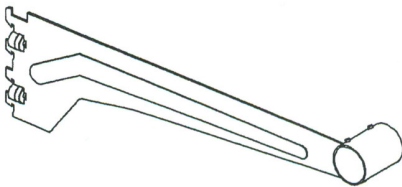

Hangrail Bracket

- For 1-1/4" Round Tubing
- Chrome
- 12"L, 1/2" Slot

Order

3-1610

Price

$11.00

Size

12"L