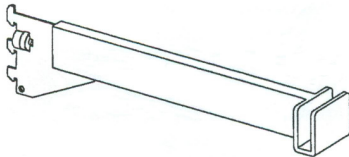

Melamine Shelves & Brackets

Melamine Shelves

- 3/4" Thick
- Available in Almond, Black, White, Light Grey, Dark Grey & Hardrock Maple
- Non-Stock Item
- Custom Sizes Available
- Price on Request

Order #	Price	Size
3-MS-0824	POR	8" x 24"
3-MS-1024	POR	10" x 24"
3-MS-1224	POR	12" x 24"
3-MS-0848	POR	8" x 48"
3-MS-1048	POR	10" x 48"
3-MS-1248	POR	12" x 48"
3-MS-1448	POR	14" x 48"

Wood Shelf Bracket

- Bright Zinc
- Sold in Pairs
- For 1/2" Slot, 1" O.C.
- 8", 18" & 20" are Non-Stock

Order #	Price	Size
3-1513-08	$7.45/Pair	8"L
3-1513-10	$8.35/Pair	10"L
3-1513-12	$10.70/Pair	12"L
3-1513-14	$11.85/Pair	14"L
3-1513-16	$14.30/Pair	16"L
3-1513-18	$14.55/Pair	18"L
3-1513-20	$16.45/Pair	20"L

Hangrail Centre Bracket

- For Rectangular Hangrail
- 1/2" Slot
- 2-1/2" & 12"L

Order #	Price	Size
3-1910	$5.90	2-1/2"L
3-1915	$10.55	12"L

Hangrail End Bracket

- Chrome
- Sold in Pairs

Order #	Price	Size
3-1905	$10.75/Pair	2-1/2"L

Kraemer Woodcraft Ltd.

11 Henry Street West, Box 510
St. Jacobs, ON N0B 2N0
Tel 519-664-2221 Fax 519-664-2105

info@kraemerwoodcraft.com
www.kraemerwoodcraft.com